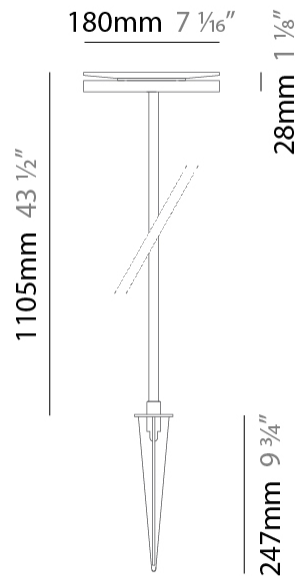

PROJECT
TYPE
SPECIFIER
QUANTITY
DATE

CHIODO POST

E9B234-

base number   Finish
Options

1. To build a product code in our configurator select the specify button on the base model # product page
2. To build a manual product code on this datasheet choose from the options listed below in blue font and add the suffix to the base model #

GENERAL

Series: Chiodo
Brand: Platek
Division: Exterior
Mounting Type: Post
Mounting Location: Above Ground
Subcategory: Bollard - Garden

PHYSICAL

Shape: Disc
Diameter (mm): 180
Diameter (in): 7 1/16
Height (mm): 1105
Height (in): 43 1/2
Light Distribution: Omnidirectional
Weight (kg): 1.94
Weight (lbs): 4.28
Screws: No visible screws
Diffuser: Frosted Methacrylate
Fixture Finish: **BLK / COR**
Fixture Material: Aluminum
Upon Request: Finishes - White, Green Forest, Gray, Anthracite

ELECTRICAL

Lamp Type: LED
Input Wattage (W): 12.1
Dimming: Non-Dimmable
Input Voltage (V): 120Vac Direct Line

LED

Color Temperature (°K): 3000
Max. Delivered Lumen (lm): 595
Nominal Lumen (lm): 710
CRI: >80 CRI
Lamp Life (hrs): 60000

OPTICAL

Optic°: 93

RATINGS AND CERTIFICATIONS

Certified By: Certified for North American Standards
IP rating: IP65
IK Rating: IK05
Bug Rating: B0 U2 G0