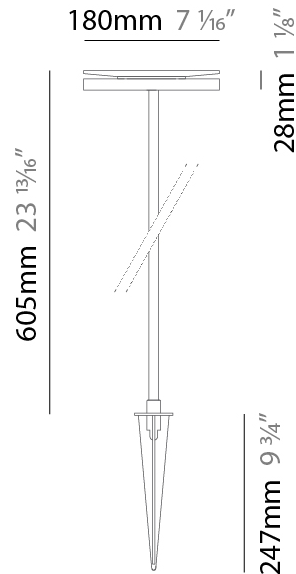

PROJECT	_____
TYPE	_____
SPECIFIER	_____
QUANTITY	_____
DATE	_____

CHiodo POST

E9B233-

base number   Finish
Options

1. To build a product code in our configurator select the specify button on the base model # product page
2. To build a manual product code on this datasheet choose from the options listed below in blue font and add the suffix to the base model #

GENERAL

Series: Chiodo
Brand: Platek
Division: Exterior
Mounting Type: Post
Mounting Location: Above Ground
Subcategory: Bollard - Garden

PHYSICAL

Shape: Disc
Diameter (mm): 180
Diameter (in): 7 1/16
Height (mm): 605
Height (in): 23 3/4
Light Distribution: Omnidirectional
Weight (kg): 1.75
Weight (lbs): 3.85
Screws: No visible screws
Diffuser: Frosted Methacrylate
Fixture Finish: **BLK / COR**
Fixture Material: Aluminum
Upon Request: Finishes - White, Green Forest, Gray, Anthracite

ELECTRICAL

Lamp Type: LED
Input Wattage (W): 12.1
Dimming: Non-Dimmable
Input Voltage (V): 120Vac Direct Line

LED

Color Temperature (°K): 3000
Max. Delivered Lumen (lm): 595
Nominal Lumen (lm): 710
CRI: >80 CRI
Lamp Life (hrs): 60000

OPTICAL

Optic°: 93

RATINGS AND CERTIFICATIONS

Certified By: Certified for North American Standards
IP rating: IP65
IK Rating: IK05
Bug Rating: B0 U2 G0
Upon Request: Higher Maximum Ambient Temperature