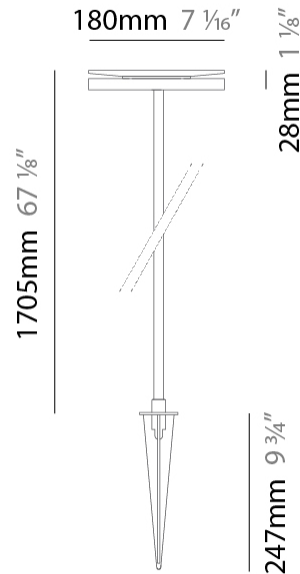

PROJECT
TYPE
SPECIFIER
QUANTITY
DATE

CHiodo POST

E9B235-

base number   Finish
Options

1. To build a product code in our configurator select the specify button on the base model # product page
2. To build a manual product code on this datasheet choose from the options listed below in blue font and add the suffix to the base model #

GENERAL

Series: Chiodo
Brand: Platak
Division: Exterior
Mounting Type: Post
Mounting Location: Above Ground
Subcategory: Bollard - Garden

PHYSICAL

Shape: Disc
Diameter (mm): 180
Diameter (in): 7 1/16
Height (mm): 1705
Height (in): 67 1/8
Light Distribution: Omnidirectional
Weight (kg): 2
Weight (lbs): 4.4
Screws: No visible screws
Diffuser: Frosted Methacrylate
Fixture Finish: [BLK / COR](#)
Fixture Material: Aluminum
Upon Request: Finishes - White, Green Forest, Gray, Anthracite

ELECTRICAL

Lamp Type: LED
Input Wattage (W): 12.1
Dimming: Non-Dimmable
Input Voltage (V): 120Vac Direct Line

LED

Color Temperature (°K): 3000
Max. Delivered Lumen (lm): 595 / 620
Nominal Lumen (lm): 710
CRI: >80 CRI
Lamp Life (hrs): 60000

OPTICAL

Optic°: 93

RATINGS AND CERTIFICATIONS

Certified By: Certified for North American Standards
IP rating: IP65
IK Rating: IK05
Bug Rating: B0 U2 G0
Upon Request: Higher Maximum Ambient Temperature