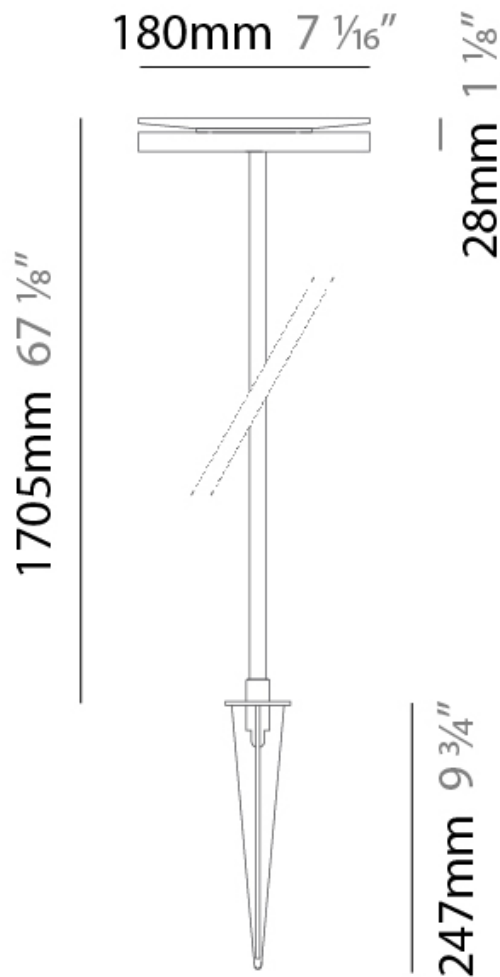

CHiodo POST

E9B235-

PROJECT	_____
TYPE	_____
SPECIFIER	_____
QUANTITY	_____
DATE	_____